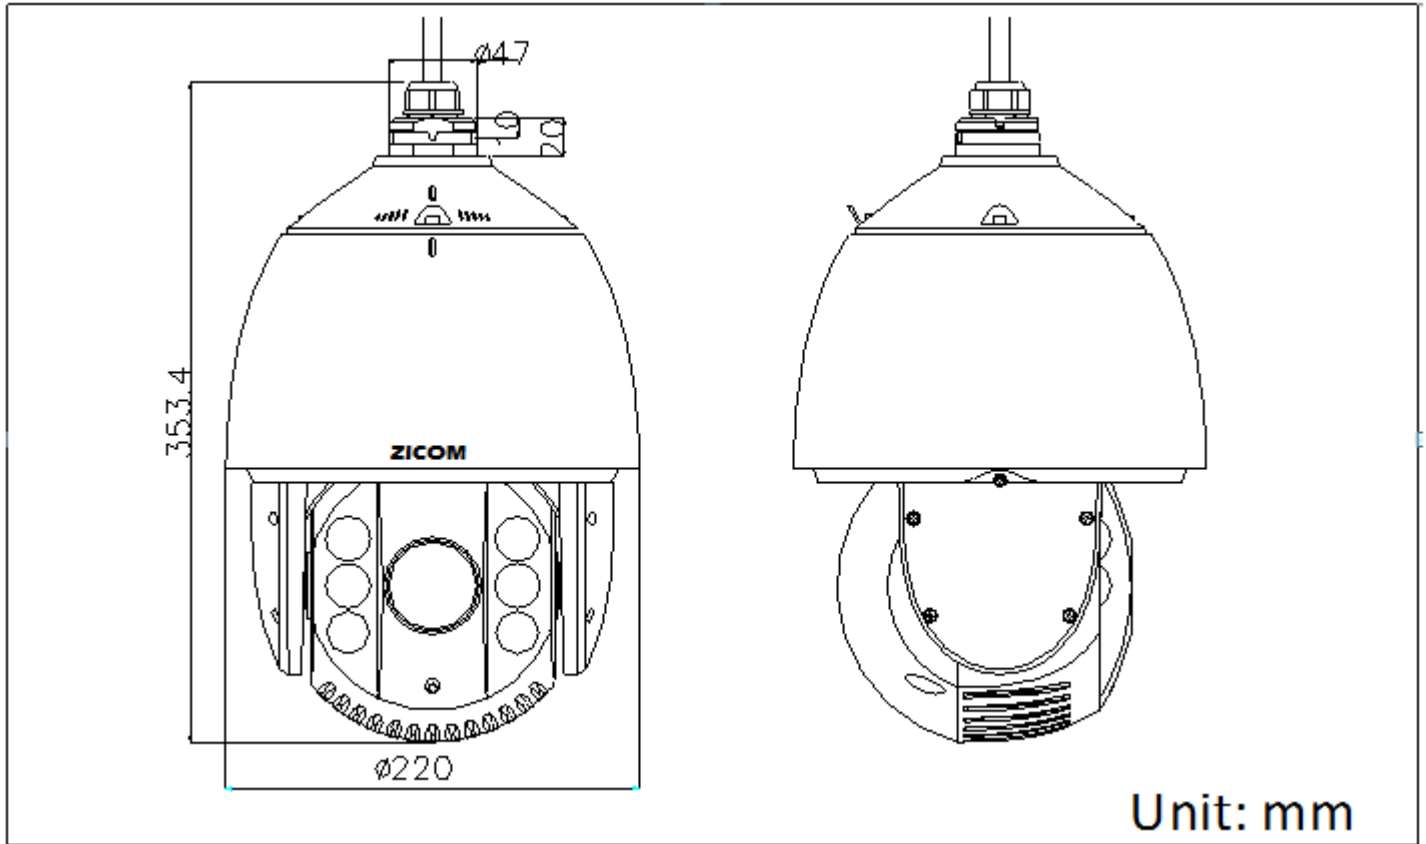

Long-arm wall mount: Z.CC.AC.0116.4WALLMT.PTZ ;Pendent mount: Z.CC.AC.6116.4INPEMMT.ZA (20cm) or DS-1662ZJ(50cm); Ceiling mount: Z.CC.AC.6216.4INCEIMT.ZA

Dimensions:

Order Model Information

Z.CC.CA.IPTZ.13MP717A.20XODIR	1.3 Megapixel Network IR Speed Dome 24VAC, Outdoor
Z.CC.CA.IPTZ.13MP717A.E20XODIR	1.3 Megapixel Network IR Speed Dome 24VAC & Hi-PoE, Outdoor